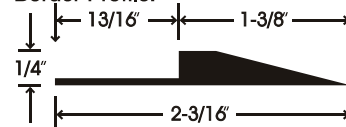

Border Profile: