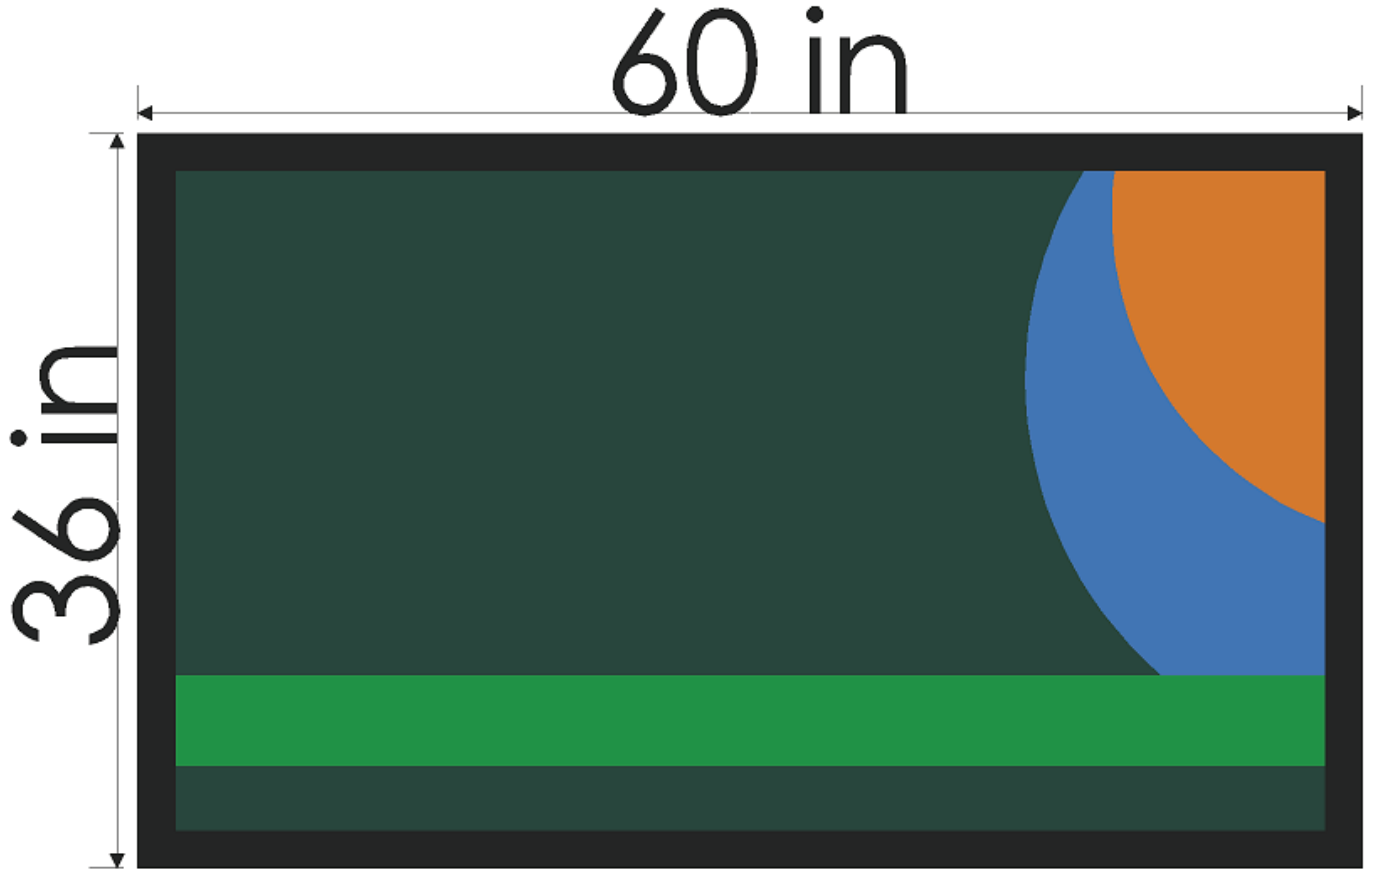

Ultraguard Artwork Approval Form