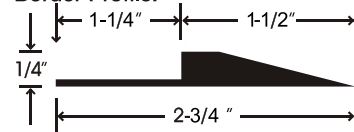

Border Profile:

Colors depicted in computer generated artwork DO NOT NECESSARILY MATCH actual fabric colors in finished mats, and SHOULD NOT BE USED for color matching purposes. Please refer to the actual sample swatches for accurate shades. Also note, black edging is depicted as either a black or gray border.